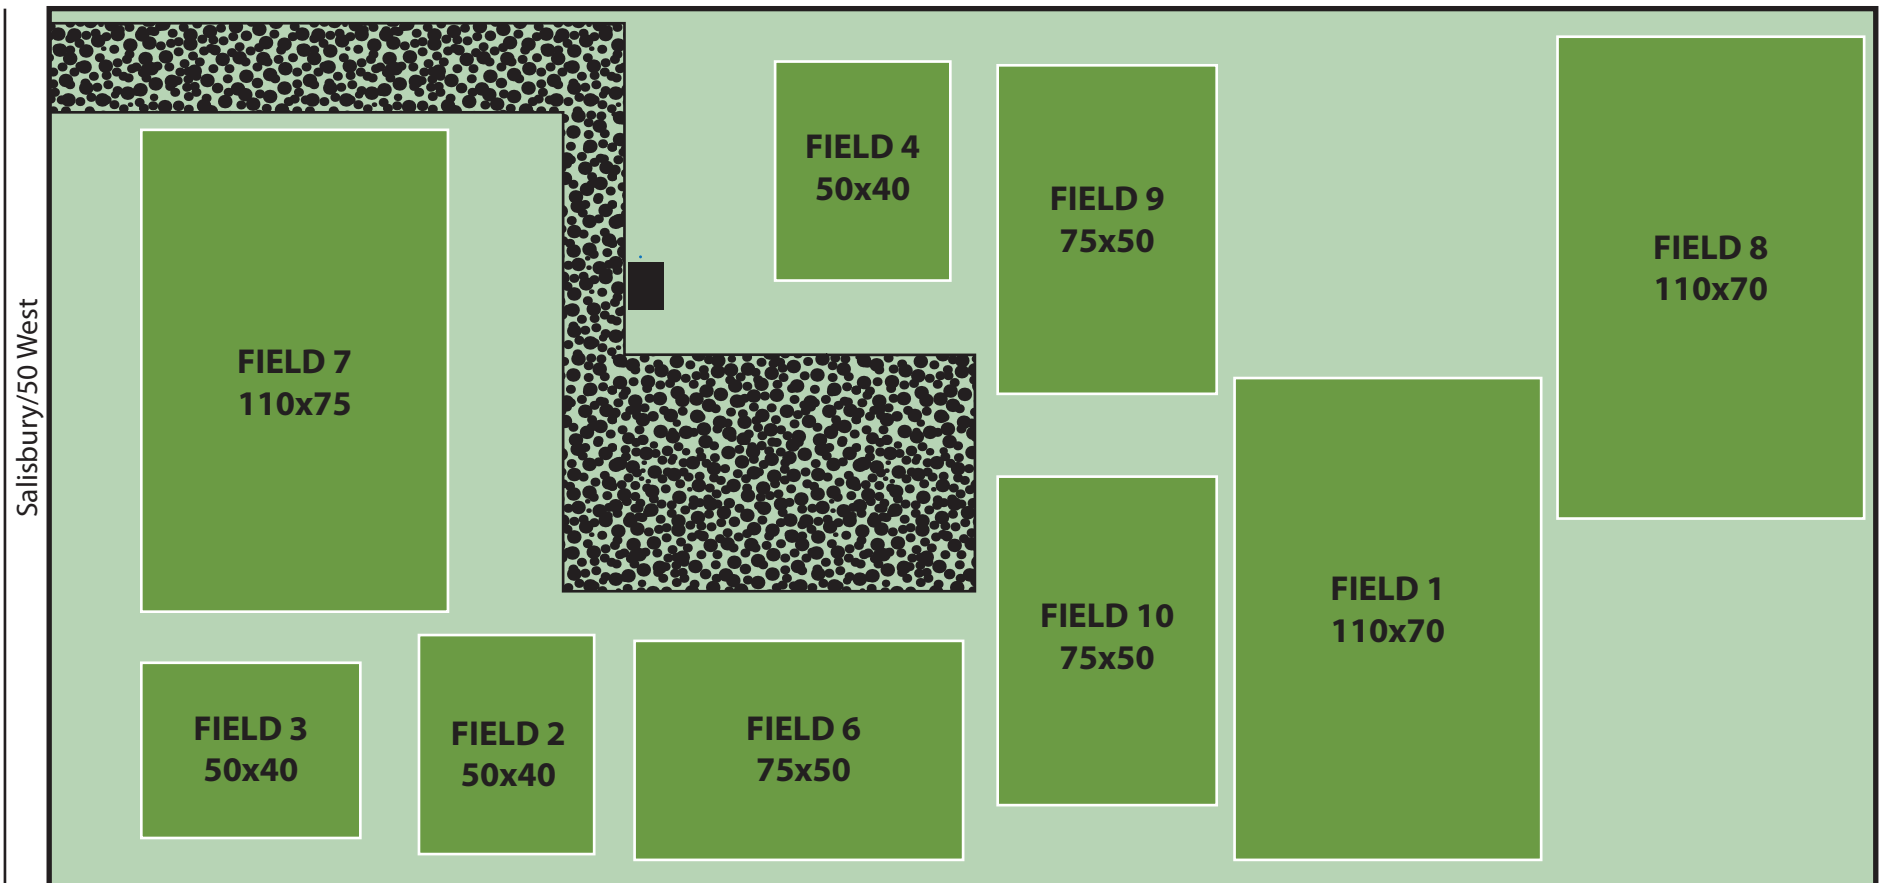

2011 Spring Field Layout

League Game Fields:

Full Size: #1, #8

U11/U12: #6, #9

U10: #3, #4